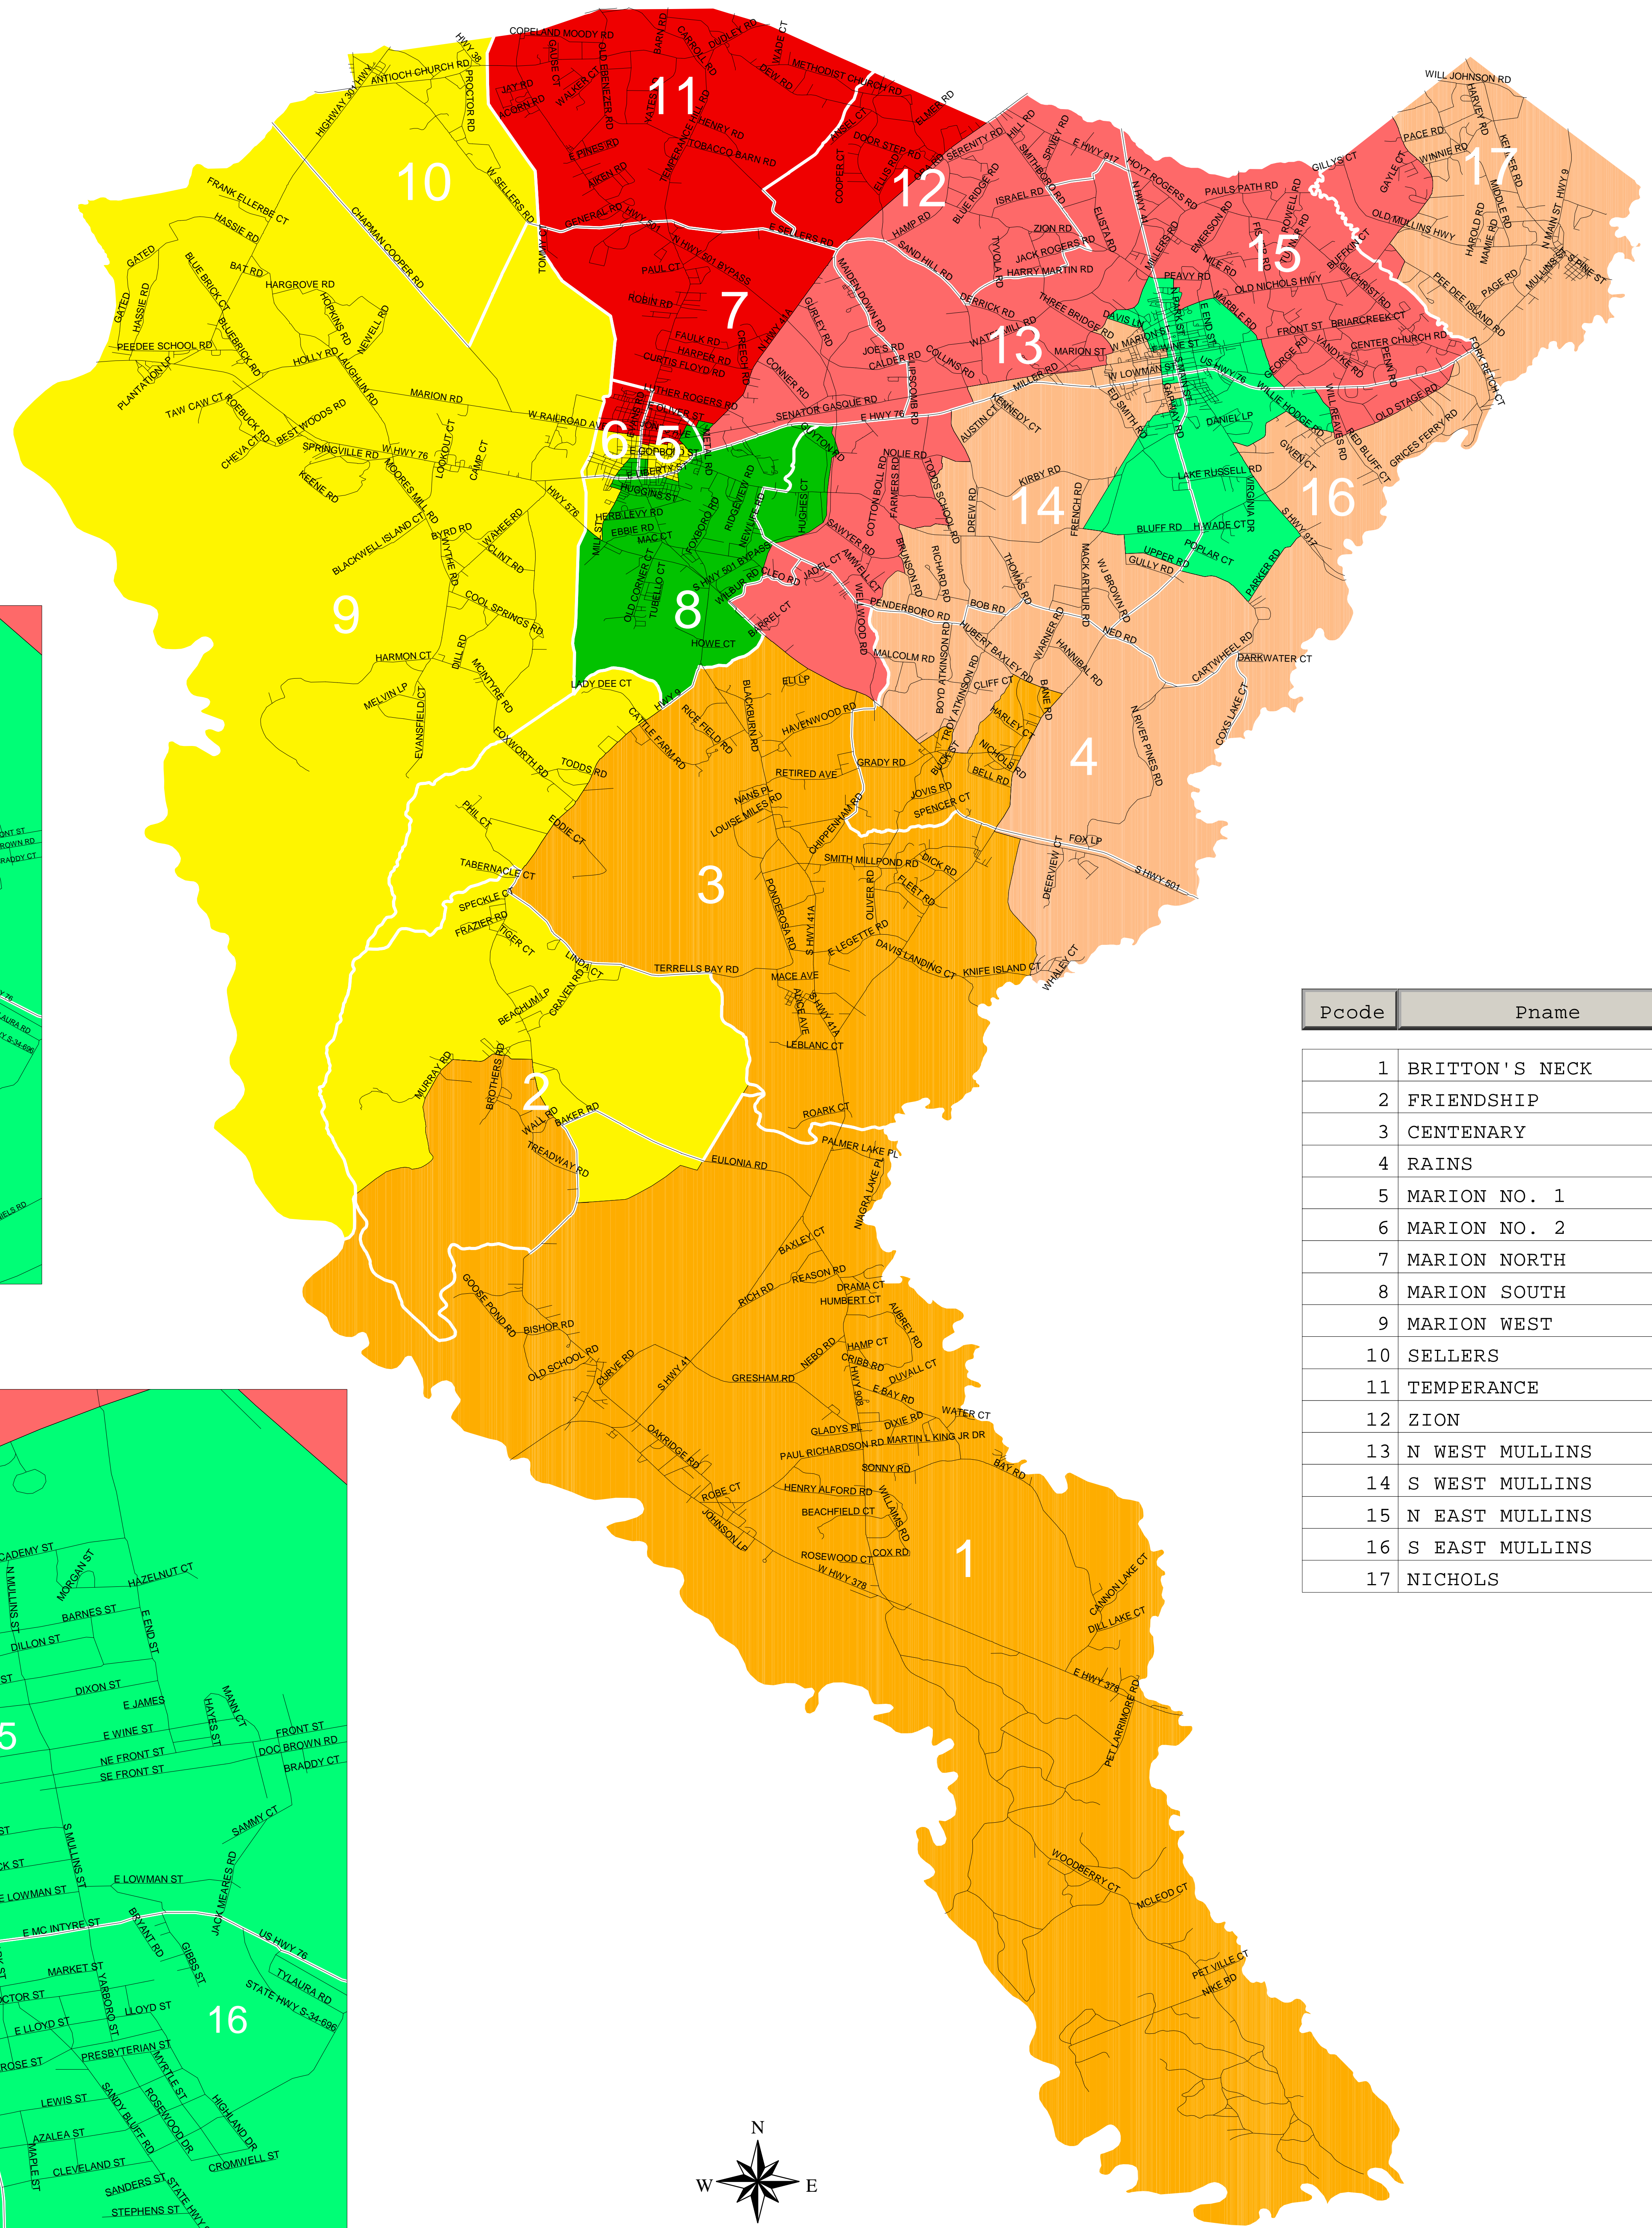

Marion County Council with Precincts Final Plan

City of Mullins Inset

City of Marion Inset

Pcode	Pname
1	BRITTON'S NECK
2	FRIENDSHIP
3	CENTENARY
4	RAINS
5	MARION NO. 1
6	MARION NO. 2
7	MARION NORTH
8	MARION SOUTH
9	MARION WEST
10	SELLERS
11	TEMPERANCE
12	ZION
13	N WEST MULLINS
14	S WEST MULLINS
15	N EAST MULLINS
16	S EAST MULLINS
17	NICHOLS