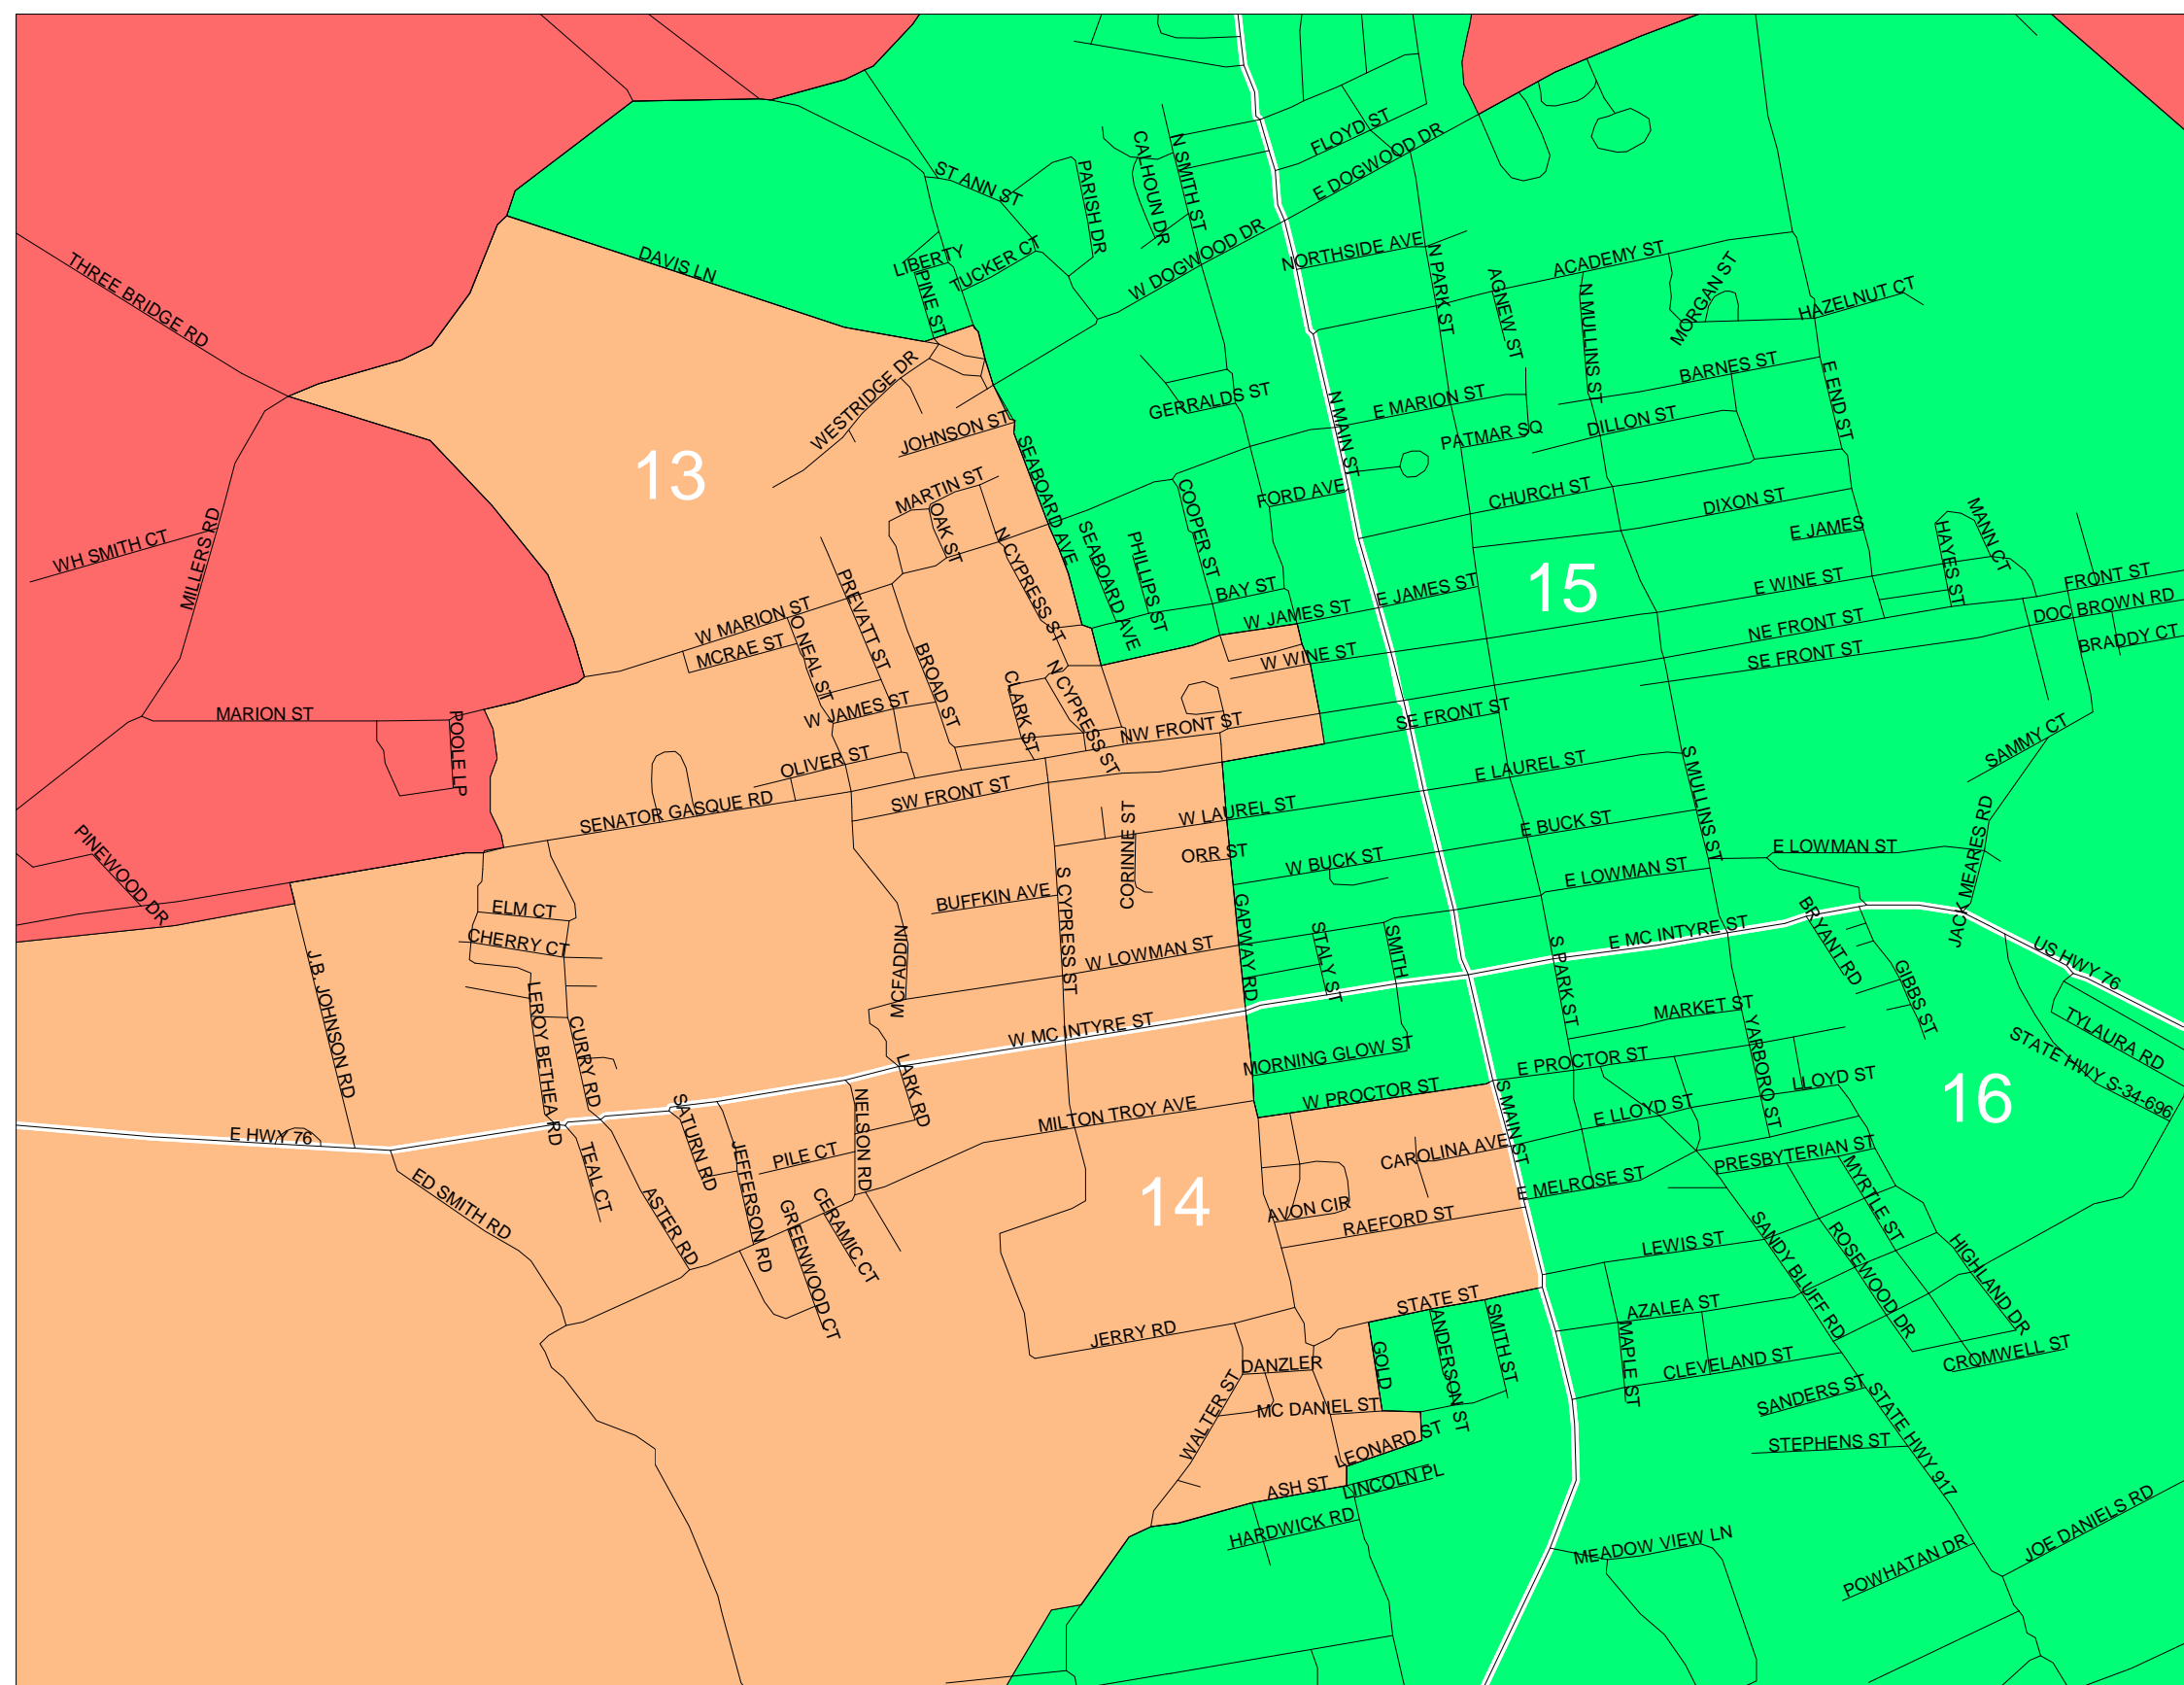

Marion County Council with Precincts Final Plan

City of Mullins Inset

City of Marion Inset

Pcode	Pname
1	BRITTON'S NECK
2	FRIENDSHIP
3	CENTENARY
4	RAINS
5	MARION NO. 1
6	MARION NO. 2
7	MARION NORTH
8	MARION SOUTH
9	MARION WEST
10	SELLERS
11	TEMPERANCE
12	ZION
13	N WEST MULLINS
14	S WEST MULLINS
15	N EAST MULLINS
16	S EAST MULLINS
17	NICHOLS