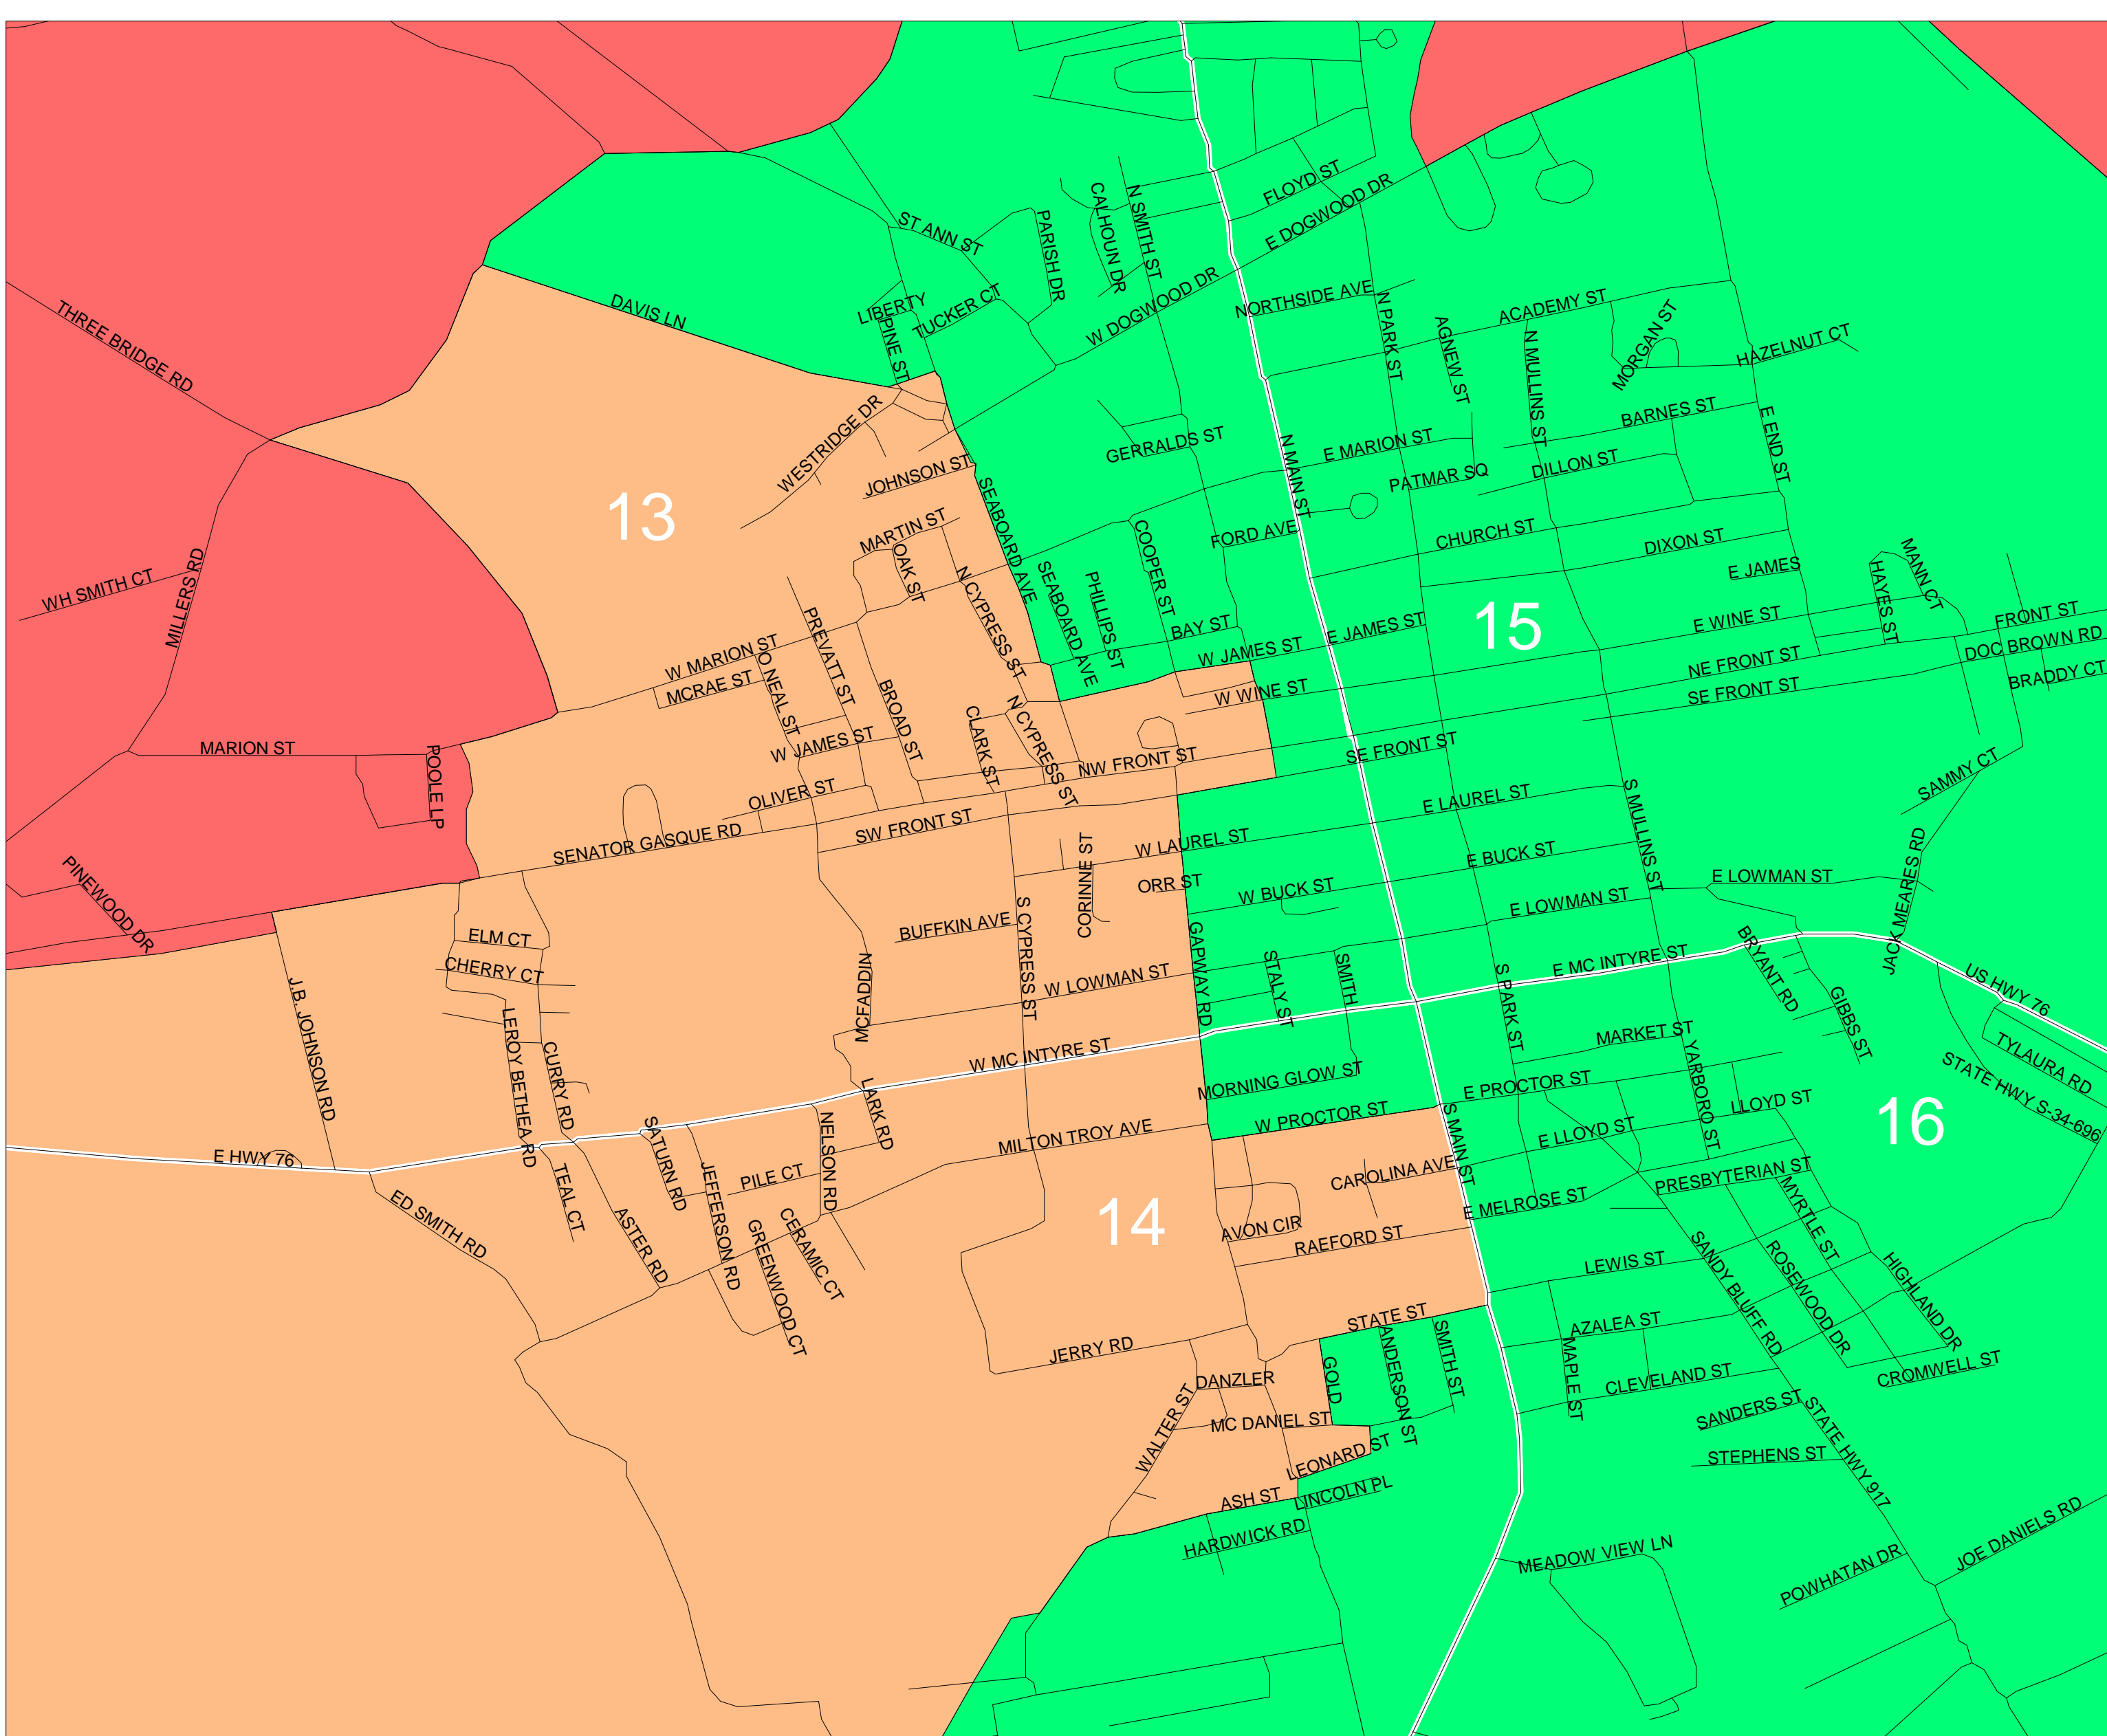

Marion County Council with Precincts Final Plan

City of Mullins Inset

City of Marion Inset

Pcode	Pname
1	BRITTON'S NECK
2	FRIENDSHIP
3	CENTENARY
4	RAINS
5	MARION NO. 1
6	MARION NO. 2
7	MARION NORTH
8	MARION SOUTH
9	MARION WEST
10	SELLERS
11	TEMPERANCE
12	ZION
13	N WEST MULLINS
14	S WEST MULLINS
15	N EAST MULLINS
16	S EAST MULLINS
17	NICHOLS