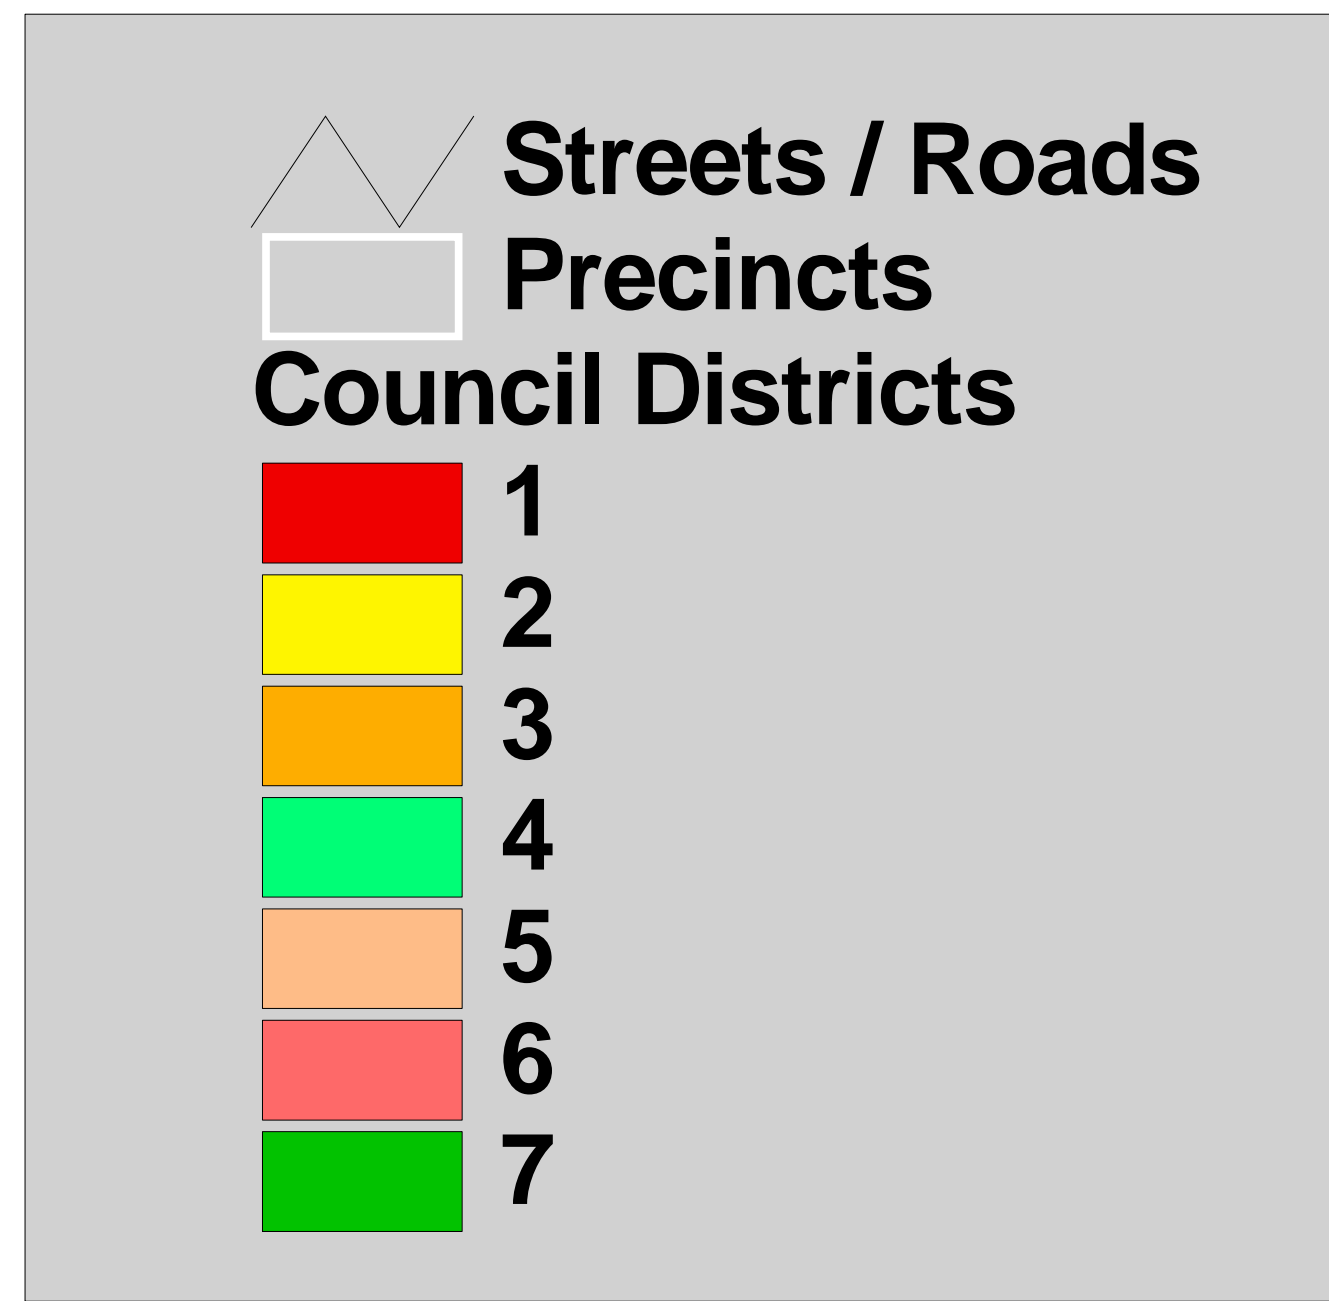

Marion County Council with Precincts Final Plan

City of Mullins Inset

City of Marion Inset

Pcode	Pname
1	BRITTON'S NECK
2	FRIENDSHIP
3	CENTENARY
4	RAINS
5	MARION NO. 1
6	MARION NO. 2
7	MARION NORTH
8	MARION SOUTH
9	MARION WEST
10	SELLERS
11	TEMPERANCE
12	ZION
13	N WEST MULLINS
14	S WEST MULLINS
15	N EAST MULLINS
16	S EAST MULLINS
17	NICHOLS